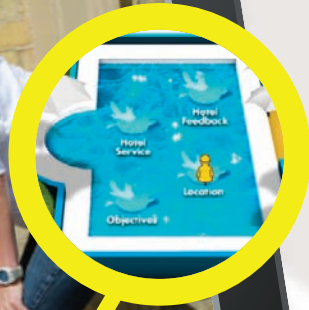

# GPS TREASURE HUNTS

Powered by

**Teams:** use GPS tablet to navigate sequences of virtually triggered checkpoints

**Success:** judged by either the programme, a live trail controller or an in-situ trail marshal.

**Challenges:** include a mix of personalised questions, photo and video missions, or even team building tasks

**Aims:** to score as many points as possible successfully completing checkpoints

**Setting:** explore your chosen city or resort

## OTHER UNIQUE FEATURES

- Choice of navigation between map and arrow options
- Strategic route planning
- Ability to view location of other teams
- Challenges between checkpoints to maintain engagement
- Custom maps create virtual worlds and playgrounds
- Live interaction with trail controller
- Can be used to measure change to create employee engagement
- Personalised with your logo and branding